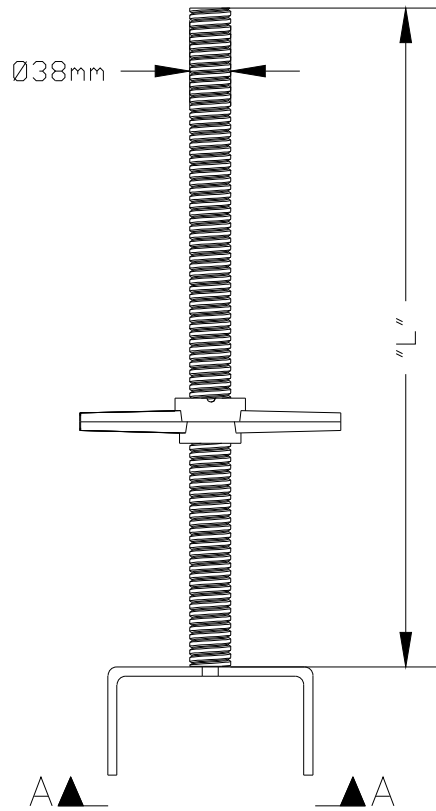

U-Head Screwjack

TRACEABILITY
CODE

U-HEAD SCREWJACK DIAGRAM

NOTES:

1. THE STATE OF THE SCREWJACK DETERMINES WHETHER OR NOT THE THREADED SHAFT IS SOLID OR HOLLOW
2. ALL ALT. UNITS ARE MILLIMETERS

TRACEABILITY CODE:

NSPMMYYXXX

ITEM NO.	LENGTH "L"	WEIGHT	STATE	COMPONENTS	
01SJ2438UE	2'-0" [610]	6.2kgs/13.6lbs	HOLLOW	S.NO.	DESCRIPTION
				1	BASE PLATE
				2	THREADED SHAFT
				3	SWIVEL