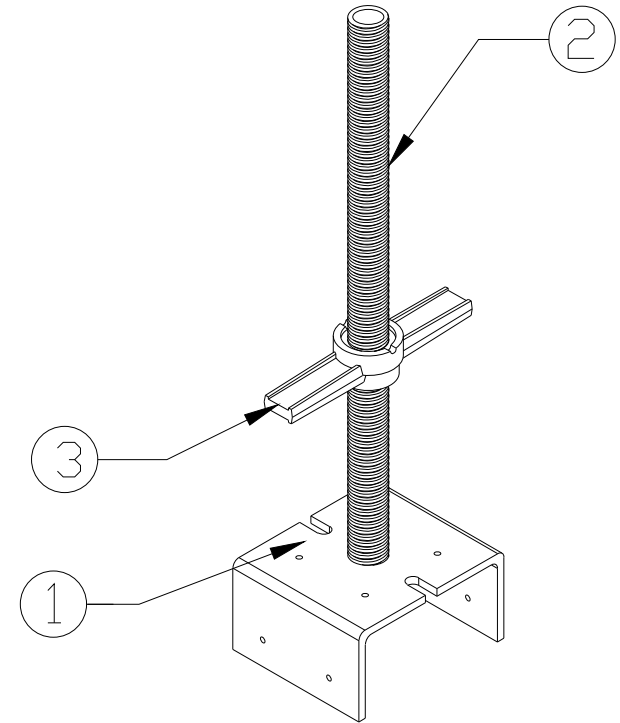

U-Head Screwjack

TRACEABILITY
CODE

U-HEAD SCREWJACK DIAGRAM

NOTES:

1. THE STATE OF THE SCREWJACK DETERMINES WHETHER OR NOT THE THREADED SHAFT IS SOLID OR HOLLOW
2. ALL ALT. UNITS ARE MILLIMETERS

TRACEABILITY CODE:

NSPMMYYXXX

ITEM NO.	LENGTH "L"	WEIGHT	STATE	COMPONENTS	
01SJ2438UE	2'-0" [610]	6.2kgs/13.6lbs	HOLLOW	S.NO.	DESCRIPTION
				1	BASE PLATE
				2	THREADED SHAFT
				3	SWIVEL