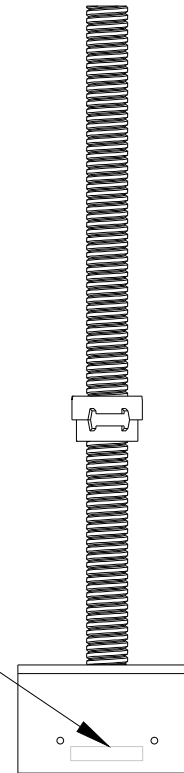

U-Head Screwjack

TRACEABILITY
CODE

U-HEAD SCREWJACK DIAGRAM

NOTES:

1. THE STATE OF THE SCREWJACK DETERMINES WHETHER OR NOT THE THREADED SHAFT IS SOLID OR HOLLOW
2. ALL ALT. UNITS ARE MILLIMETERS

TRACEABILITY CODE:

NSPMMYYXXX

ITEM NO.	LENGTH "L"	WEIGHT	STATE	COMPONENTS	
01SJ2438UE	2'-0" [610]	6.2kgs/13.6lbs	HOLLOW	S.NO.	DESCRIPTION
				1	BASE PLATE
				2	THREADED SHAFT
				3	SWIVEL