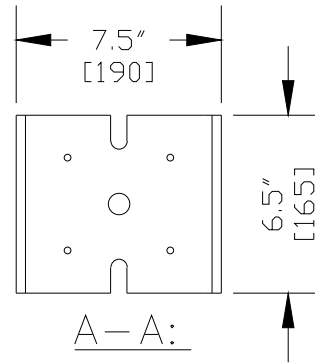

U-Head Screwjack

TRACEABILITY
CODE

U-HEAD SCREWJACK DIAGRAM

NOTES:

1. THE STATE OF THE SCREWJACK DETERMINES WHETHER OR NOT THE THREADED SHAFT IS SOLID OR HOLLOW
2. ALL ALT. UNITS ARE MILLIMETERS

TRACEABILITY CODE:

NSPMMYYXXX

ITEM NO.	LENGTH "L"	WEIGHT	STATE	COMPONENTS	
01SJ2438UE	2'-0" [610]	6.2kgs/13.6lbs	HOLLOW	S.NO.	DESCRIPTION
				1	BASE PLATE
				2	THREADED SHAFT
				3	SWIVEL