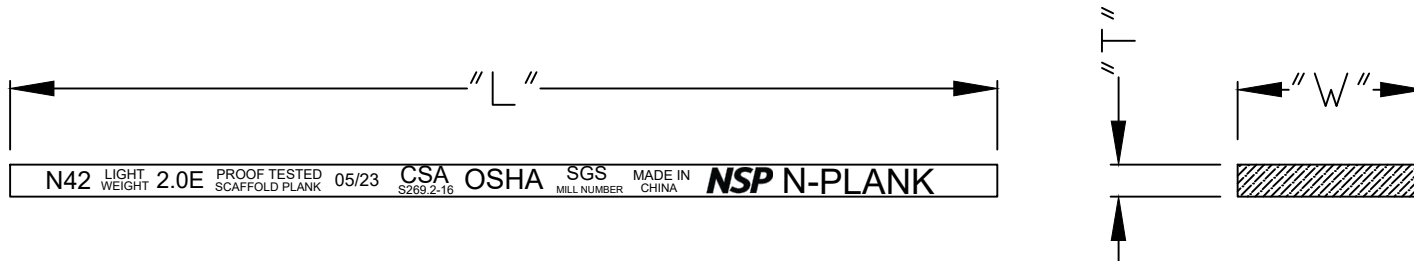

Laminate Plank

LAMINATE PLANK DIAGRAM

NOTES:

1. ABOVE DIAGRAM DOES NOT DEPICT THE EXACT DIMENSIONS OF ALL PLANKS
2. PLANK MARKINGS WILL CHANGE TO REFLECT THE BATCH.
3. ALL ALTERNATIVE UNITS SHOWN ARE MILLIMETRES

ITEM NO.	LENGTH "L"	WIDTH "W"	THICKNESS "T"	WEIGHT
03LP1004L	4'-0" [1219]	0'-9½" [240]	42mm [N42]	8.64kgs/19.0lbs
03LP1006L	6'-0" [1829]	0'-9½" [240]	42mm [N42]	12.95kgs/28.5lbs
03LP1008L	8'-0" [2438]	0'-9½" [240]	42mm [N42]	17.27kgs/38.0lbs
03LP1010L	10'-0" [3048]	0'-9½" [240]	42mm [N42]	21.59kgs/47.5lbs
03LP1012L	12'-0" [3658]	0'-9½" [240]	42mm [N42]	25.91kgs/57.0lbs
03LP1016L	16'-0" [4877]	0'-9½" [240]	42mm [N42]	34.55kgs/76.0lbs